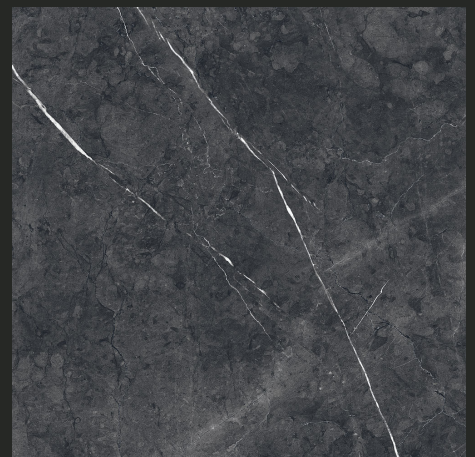

CLASSIC MARBLE

ITALIAN MARBLE EFFECT

MEASUREMENTS: 75X75MM (3" X 3"), 75X300MM (3" X 12") AND
300X300MM (12" X 12")

QUANTITY PER SQUARE METRE: 178, 44.4 OR 11.1

NERO MARQUINA