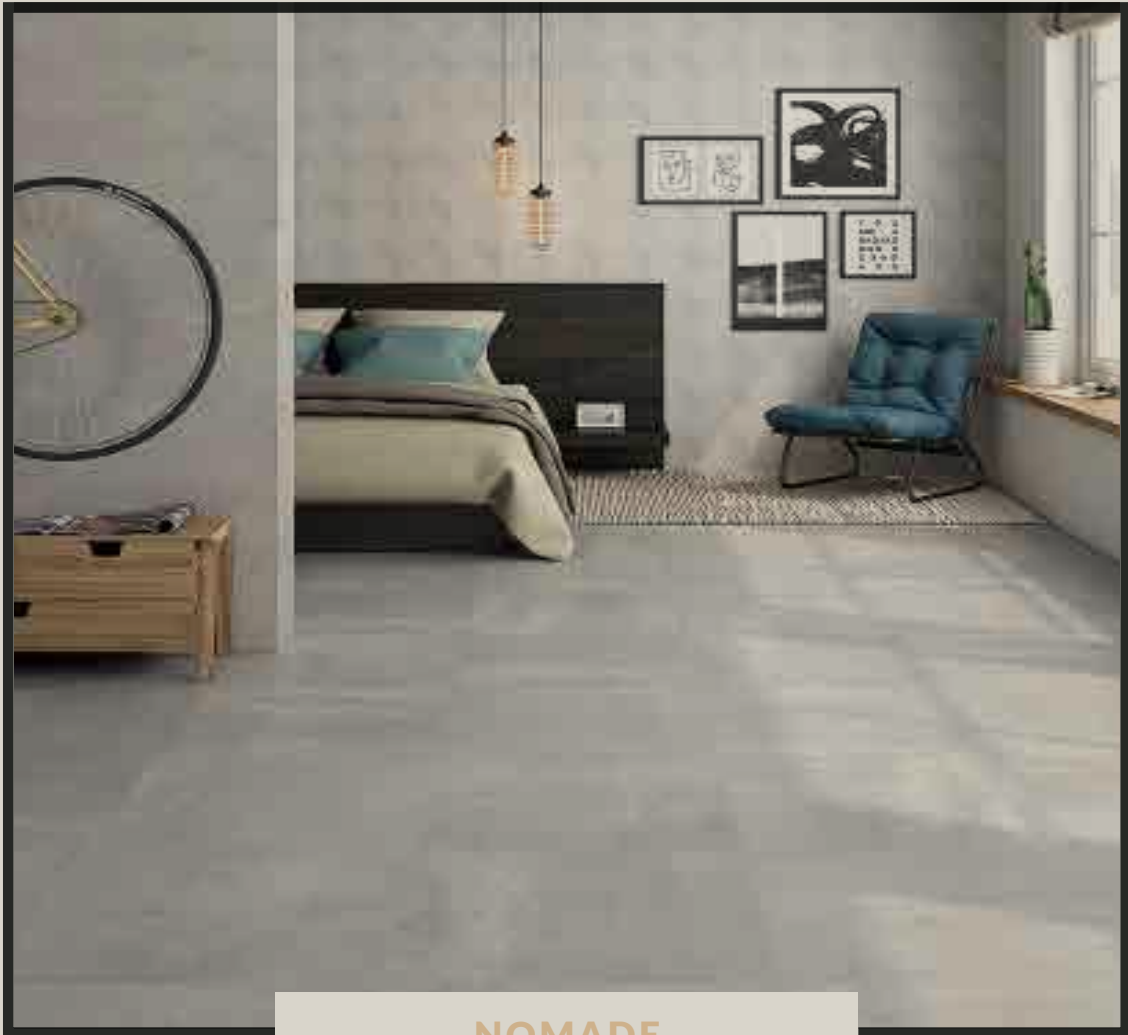

NAVARRO TILES

ENDLESS LUXURY

NOMADE

The Nomade range of glazed tiles offer a luxurious sheen, reflecting the light to bring a sense of depth and openness to any room. The natural finish of the porcelain tiles presents a natural yet refined aesthetic. Including four finishes, the Nomade range offers style and practicality for both residential and commercial spaces.

- Wall/floor tiles
- Glazed porcelain

NOMADE

GLAZED PORCELAIN

MEASUREMENTS: 608 X 608MM / 24 X 24"

QUANTITY PER SQUARE METRE: 2.7

PERLA

GRIS

MARFIL