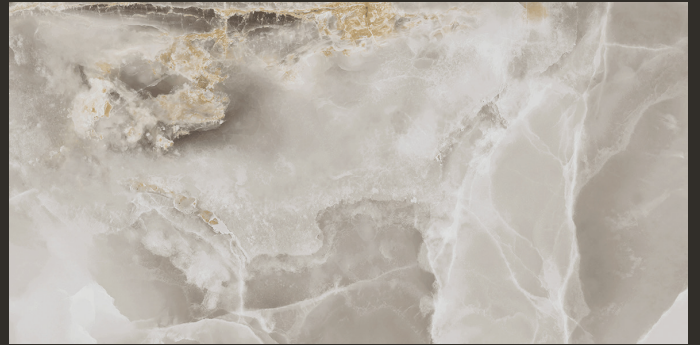

NAVARRO TILES

ENDLESS LUXURY

ICELAND

The Iceland range of onyx-inspired tiles add a touch of elegance and sophistication to any interior, and with a range of vibrant colours to choose from it is possible to create a truly unique finish. From soothing mint green and dramatic navy to the timeless black tiles, these dramatic tiles will create a focal point in every room.

# ICELAND

ONYX INSPIRED TILES

MEASUREMENTS: 600 X 1200MM / 24 X 48"

QUANTITY PER SQUARE METRE: 1.38

MINT

TOPAZ

MIDNIGHT

WHITE