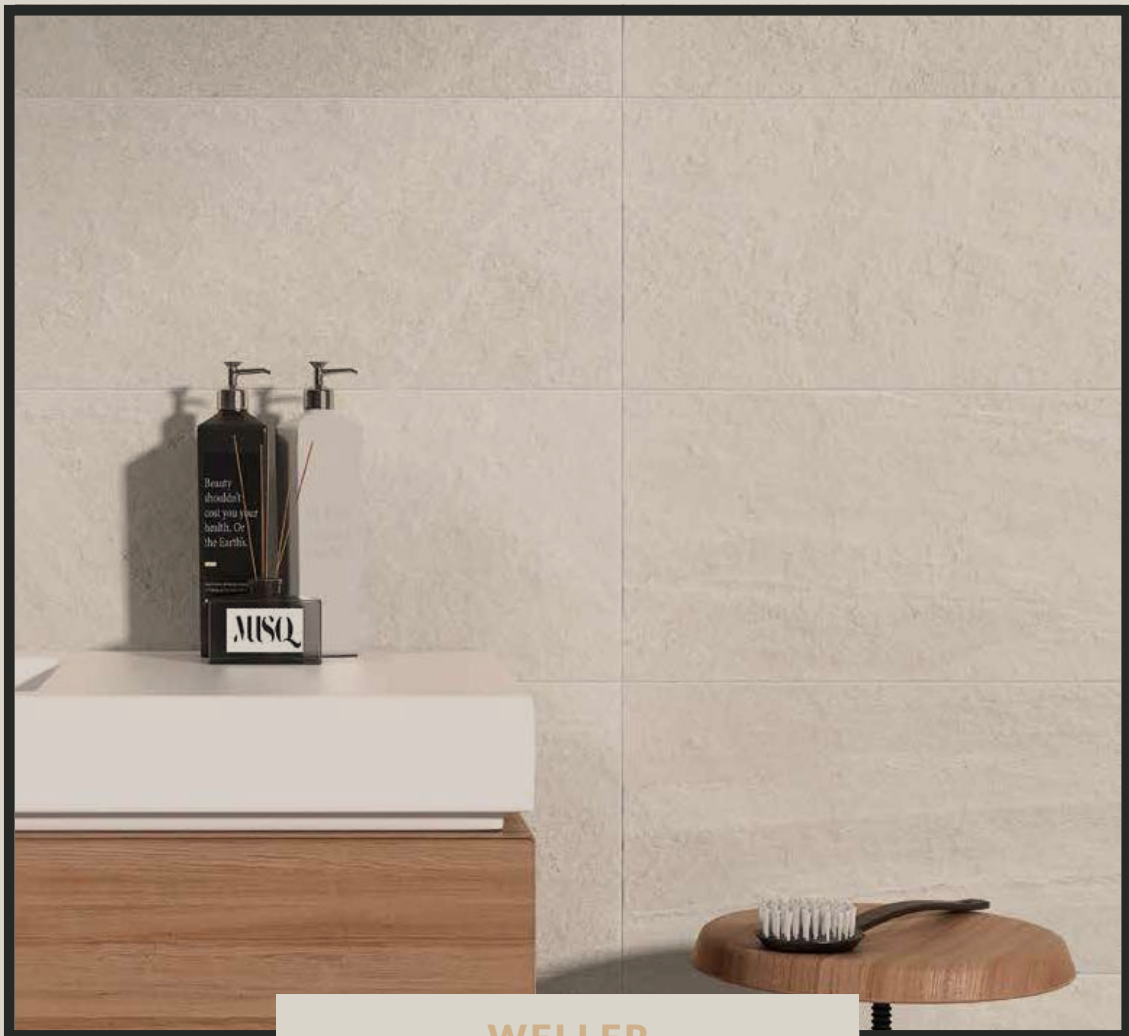

NAVARRO TILES

ENDLESS LUXURY

WELLER

The Weller range of tiles are designed for use on walls, with a range of subtle colours and finishes chosen for their timeless look. These rectified tiles have a matt finish, with a white body which lies between porcelain and ceramic. The lack of colour in the body provides the lighter glaze colours with excellent definition, however they are not as hard as porcelain tiles.

We also have the following sizes of this range available, with a porcelain finish; 300x600mm, 600x600mm and 1200x600mm.

# WELLER

WHITE BODIED TILES

MEASUREMENTS: 300 X 900 MM / 12 X 35"

3.7 PER SQUARE METRE

**BLANCO PLAIN**

**MARFIL PLAIN**

**PERLA PLAIN**

**BLANCO DECOR**